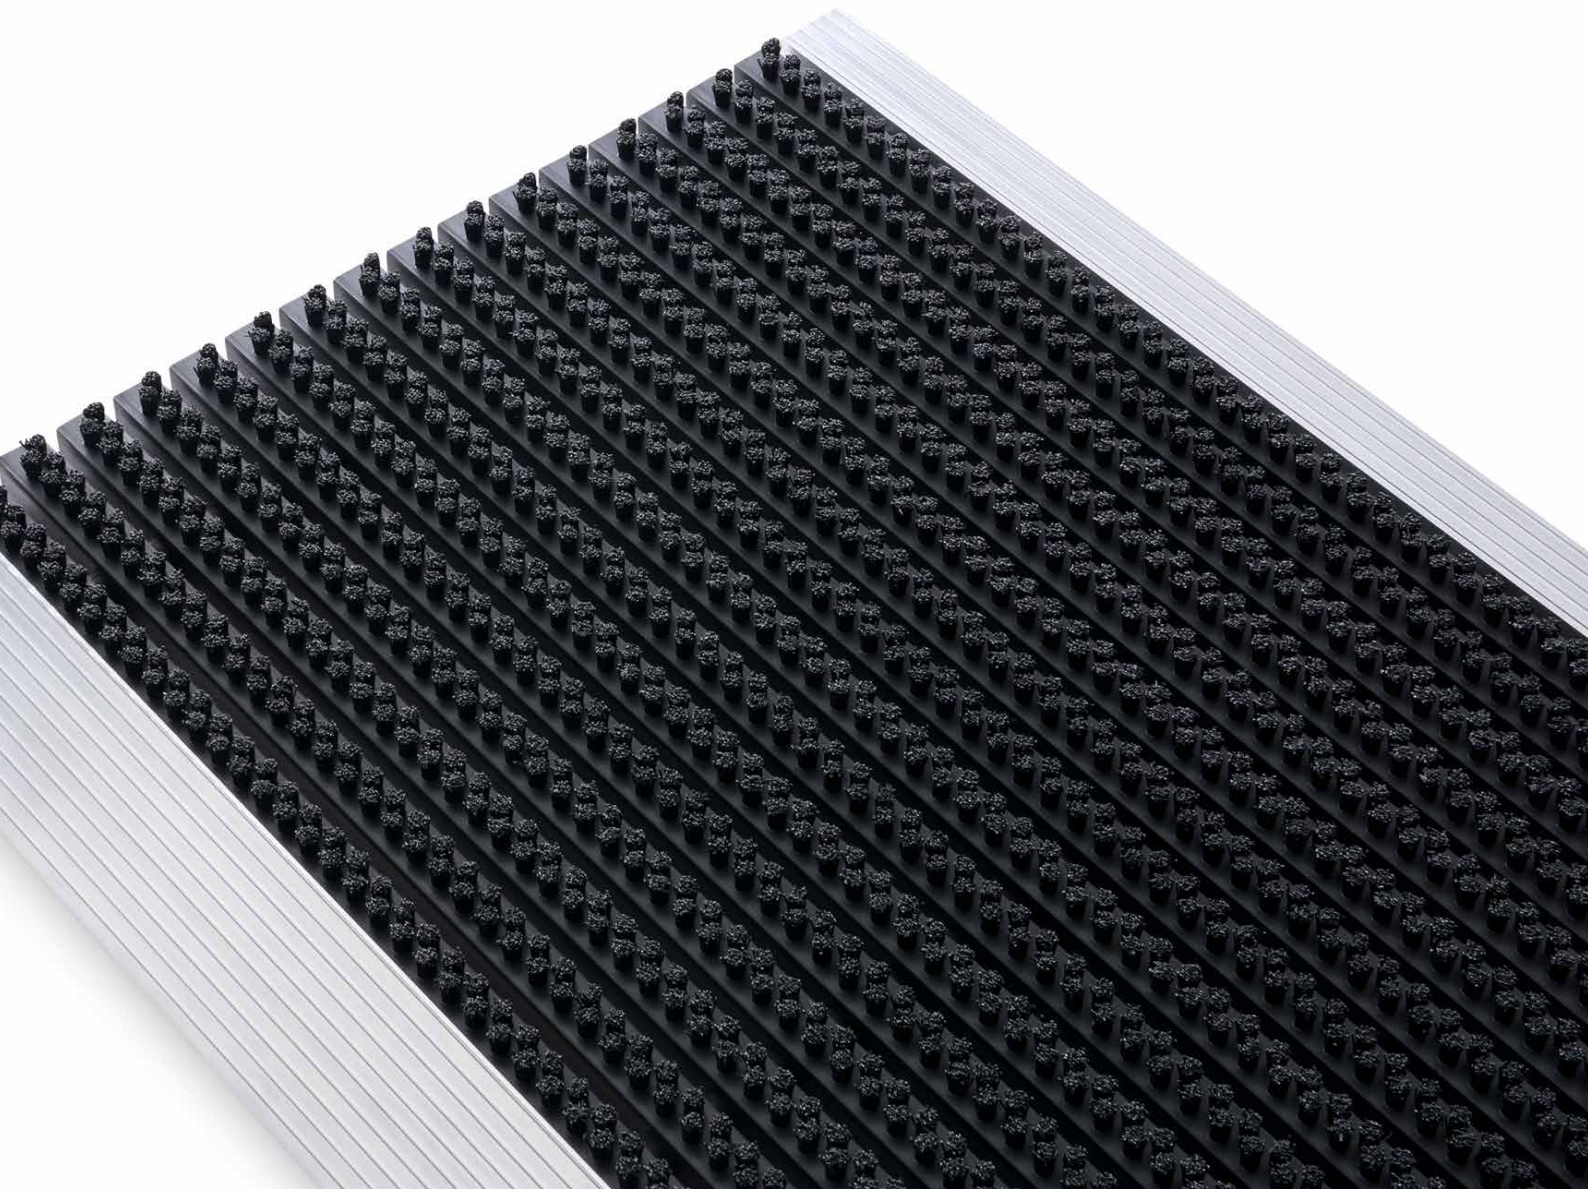

KAFLOOR

MODUSBRUSH

www.kafloor.de