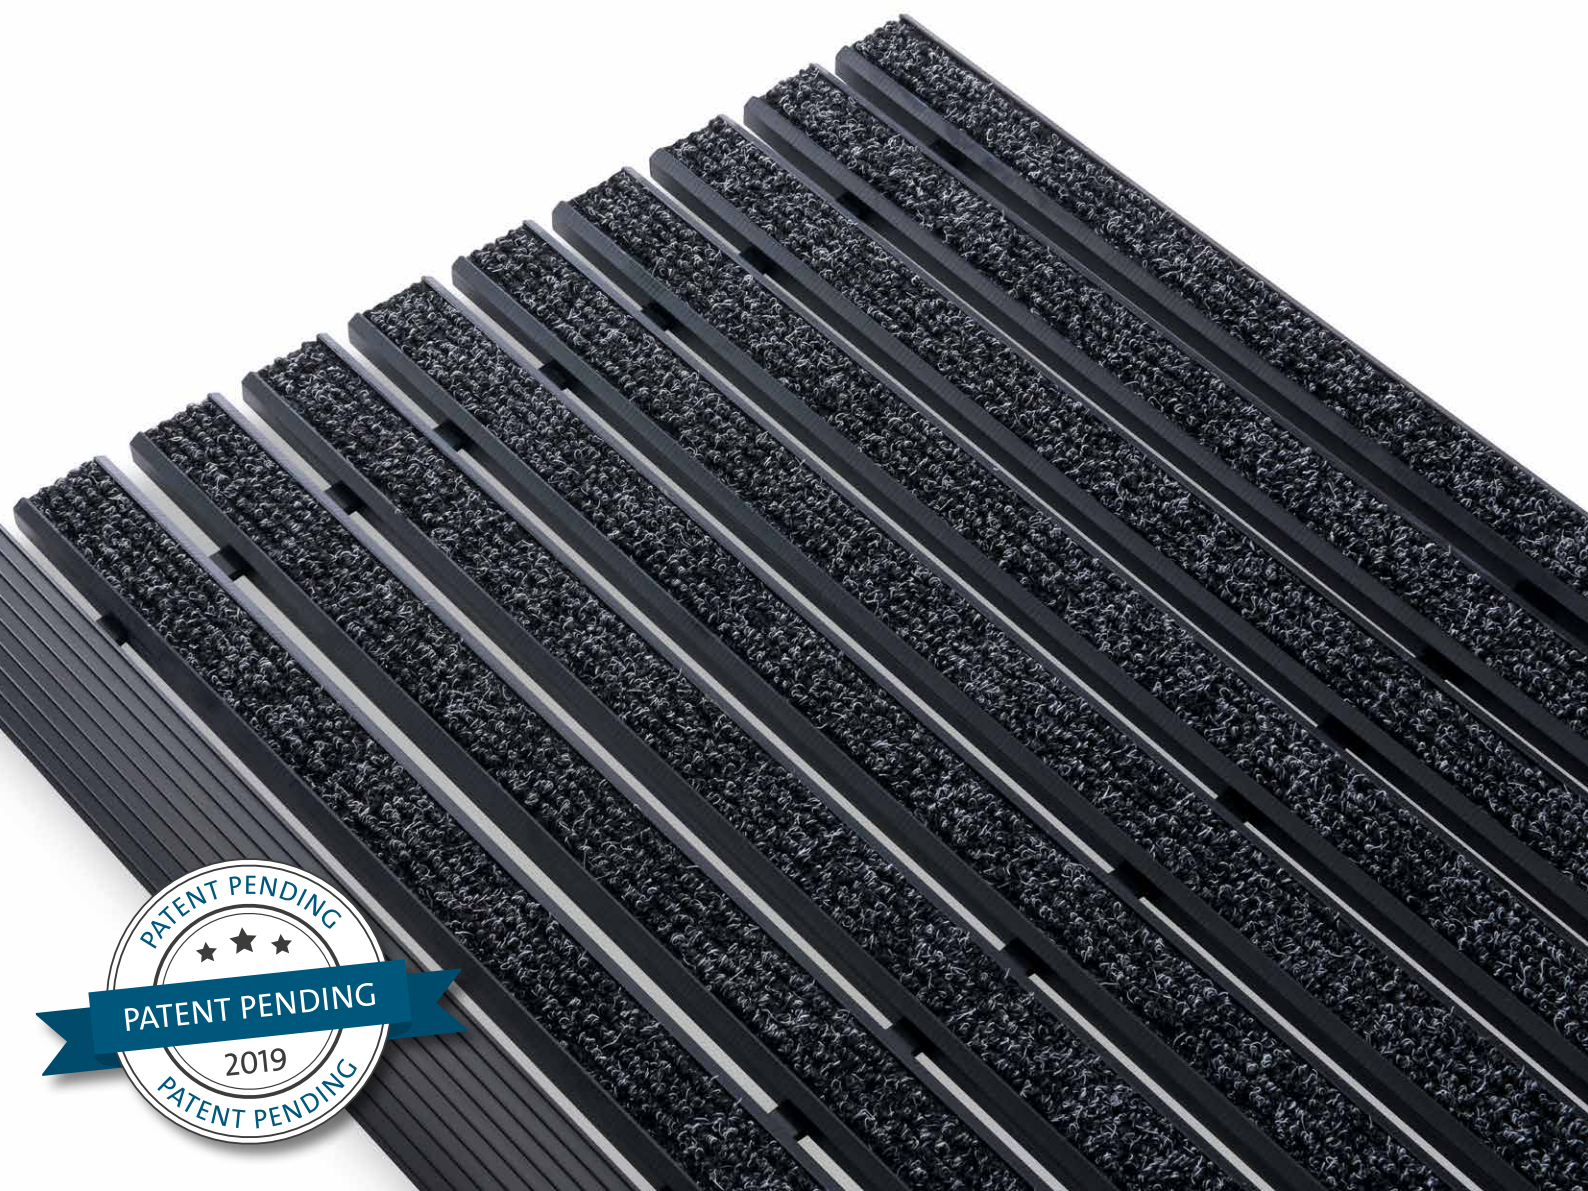

KAFLOOR

MATADORTEX