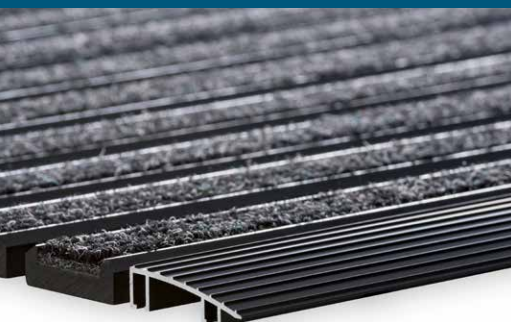

www.kafloor.de