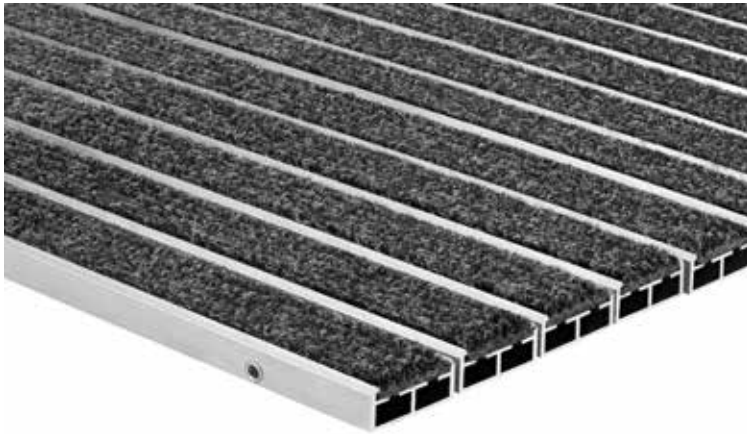

Portagard ISEB

Model Portagard ISEB, 22 mm

For extremely high levels of dirt and high foot traffic.

Description

Due to their extra wide profiles, Portagard IEB and ISEB can collect extremely high levels of moisture and dirt and thus combine a high-quality appearance with high load capacity.

Colours

Beige-brown

Anthracite

light grey

For mat heights in mm	22
Weight (kg/m²)	13.25
Profile spacing	5 mm
Accessibility	heavy vehicles
Compressive wheel load	Compressive wheel load: - area to DIN 1072 = 200 x 260 mm = 520 cm ² . - conditions: full-surface mat coverage, appropriate substructure. 2,000 N : 520 cm ² = 4 N/cm ² , 10,000 N : 520 cm ² = 19 N/cm ² , 15,000 N : 520 cm ² = 29 N/cm ² , 20,000 N : 520 cm ² = 38 N/cm ² , 30,000 N : 520 cm ² = 58 N/cm ² , 40,000 N : 520 cm ² = 77 N/cm ² , 75,000 N : 520 cm ² = 144 N/cm ²
Tread surface	replaceable, robust, highly absorbent ribbed carpet strips
Support chassis	reinforced aluminium support chassis with integral micro-scraper bar and sound insulation underlay

suitable for indoor areas

Suitable for covered outdoor areas

Open mat construction

High moisture absorption

For high foot traffic

Rollable mat

3 years guarantee

Load carrying capacity up to 40kN