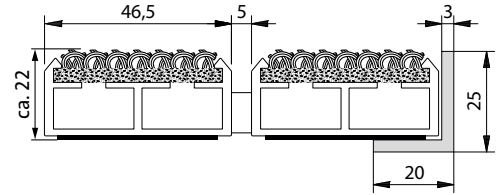

Portagard ISEB

Model Portagard ISEB, 22 mm

For extremely high levels of dirt and high foot traffic.

Description

Due to their extra wide profiles, Portagard IEB and ISEB can collect extremely high levels of moisture and dirt and thus combine a high-quality appearance with high load capacity.

Colours

Beige-brown

Anthracite

light grey

For mat heights in mm	22
Weight (kg/m²)	13.25
Profile spacing	5 mm
Accessibility	heavy vehicles
Compressive wheel load	Compressive wheel load: - area to DIN 1072 = 200 x 260 mm = 520 cm ² . - conditions: full-surface mat coverage, appropriate substructure. 2,000 N : 520 cm ² = 4 N/cm ² , 10,000 N : 520 cm ² = 19 N/cm ² , 15,000 N : 520 cm ² = 29 N/cm ² , 20,000 N : 520 cm ² = 38 N/cm ² , 30,000 N : 520 cm ² = 58 N/cm ² , 40,000 N : 520 cm ² = 77 N/cm ² , 75,000 N : 520 cm ² = 144 N/cm ²
Tread surface	replaceable, robust, highly absorbent ribbed carpet strips
Support chassis	reinforced aluminium support chassis with integral micro-scraper bar and sound insulation underlay