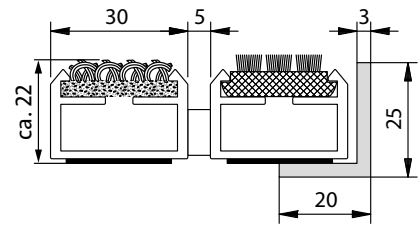

Portagard IS3B

Model Portagard IS3B, 22 mm

For extremely high levels of dirt and high foot traffic.

Description

Portagard IS3B has a reinforced profile and is therefore also suitable for heavy loads. In addition to this, the triple brush strips provide reliable collection of large quantities of dirt.

Colours

Anthracite

light grey

Triple brush black

Triple brush grey

For mat heights in mm	22
Weight (kg/m²)	16.94
Profile spacing	5 mm
Accessibility	heavy vehicles
Tread surface	Replaceable, robust, highly absorbent ribbed carpet strips alternating with 5 mm spacers and triple brushes
Support chassis	reinforced aluminium support chassis with integral micro-scraper bar and sound insulation underlay