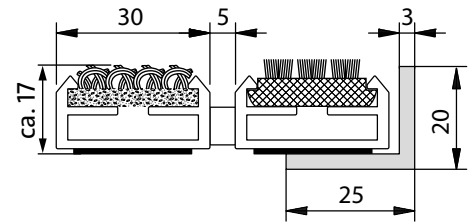

Portagard IS3B

Model Portagard IS3B, 17 mm

For extremely high levels of dirt and high foot traffic.

Description

Portagard IS3B has a reinforced profile and is therefore also suitable for heavy loads. In addition to this, the triple brush strips provide reliable collection of large quantities of dirt.

Colours

Beige-brown

Anthracite

light grey

Triple brush black

Triple brush grey

For mat heights in mm	17
Weight (kg/m²)	14.25
Profile spacing	5 mm
Accessibility	heavy vehicles
Tread surface	Replaceable, robust, highly absorbent ribbed carpet strips alternating with 5 mm spacers and triple brushes
Support chassis	reinforced aluminium support chassis with integral micro-scraper bar and sound insulation underlay