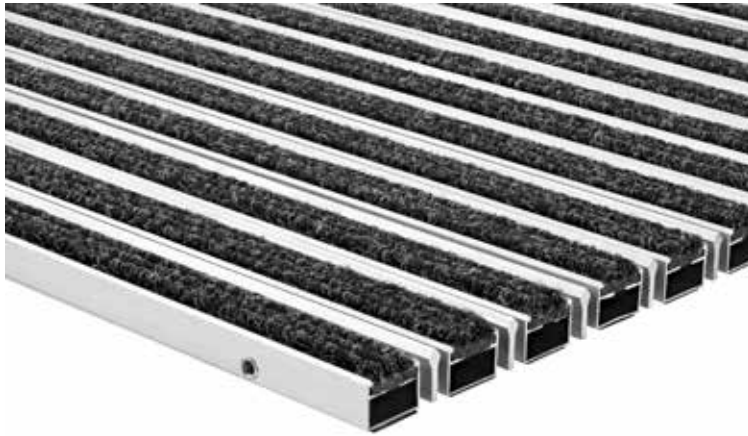

Portagard IK

Model Portagard IK, 17 mm

For extremely high levels of dirt and high foot traffic.

Description

The open-base roll-up mat for functionally demanding areas. Made from replaceable, robust ribbed carpet strips in an aluminium support chassis with additional aluminium scraper profile to collect coarse dirt.

Colours

Beige-brown

Anthracite

light grey

For mat heights in mm	17
Weight (kg/m²)	10.45
Profile spacing	5 mm
Accessibility	Wheelchairs and hand trolleys
Compressive wheel load	Compressive wheel load: - area to DIN 1072 = 200 x 260 mm = 520 cm ² . - conditions: full-surface mat coverage, appropriate substructure. 2,000 N : 520 cm ² = 4 N/cm ² , 10,000 N : 520 cm ² = 19 N/cm ² , 15,000 N : 520 cm ² = 29 N/cm ² , 20,000 N : 520 cm ² = 38 N/cm ² , 30,000 N : 520 cm ² = 58 N/cm ² , 40,000 N : 520 cm ² = 77 N/cm ² , 75,000 N : 520 cm ² = 144 N/cm ²
Tread surface	replaceable, robust, highly absorbent ribbed carpet strips
Support chassis	Aluminium support chassis with additional aluminium scraper bar and sound insulation underlay

suitable for indoor areas

Suitable for covered outdoor areas

Open mat construction

High moisture absorption

For high foot traffic

Moderate dirt uptake

Scraper bar

Rollable mat