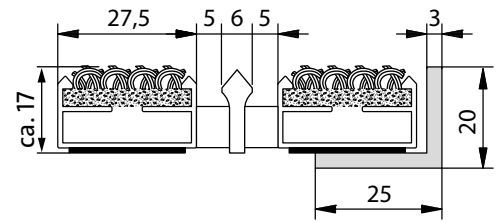

Portagard IK

Model Portagard IK, 17 mm

For extremely high levels of dirt and high foot traffic.

Description

The open-base roll-up mat for functionally demanding areas. Made from replaceable, robust ribbed carpet strips in an aluminium support chassis with additional aluminium scraper profile to collect coarse dirt.

Colours

Beige-brown

Anthracite

light grey

For mat heights in mm	17
Weight (kg/m²)	10.45
Profile spacing	5 mm
Accessibility	Wheelchairs and hand trolleys
Compressive wheel load	Compressive wheel load: - area to DIN 1072 = 200 x 260 mm = 520 cm ² . - conditions: full-surface mat coverage, appropriate substructure. 2,000 N : 520 cm ² = 4 N/cm ² , 10,000 N : 520 cm ² = 19 N/cm ² , 15,000 N : 520 cm ² = 29 N/cm ² , 20,000 N : 520 cm ² = 38 N/cm ² , 30,000 N : 520 cm ² = 58 N/cm ² , 40,000 N : 520 cm ² = 77 N/cm ² , 75,000 N : 520 cm ² = 144 N/cm ²
Tread surface	replaceable, robust, highly absorbent ribbed carpet strips
Support chassis	Aluminium support chassis with additional aluminium scraper bar and sound insulation underlay