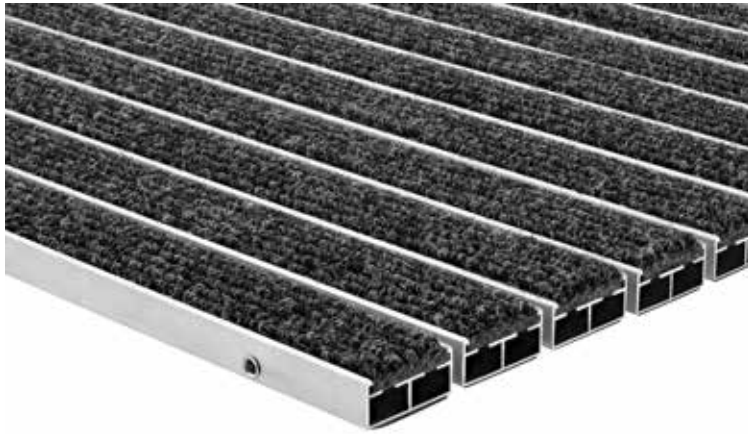

Portagard IEB

Model Portagard IEB, 22 mm

For extremely high levels of dirt and high foot traffic.

Description

Due to their extra wide profiles, Portagard IEB and ISEB can collect extremely high levels of moisture and dirt and thus combine a high-quality appearance with high load capacity.

Colours

Beige-brown

Anthracite

light grey

For mat heights in mm	22
Weight (kg/m²)	9.05
Profile spacing	5 mm
Accessibility	Wheelchairs and hand trolleys
Compressive wheel load	<p>Compressive wheel load: - area to DIN 1072 = 200 x 260 mm = 520 cm².</p> <p>- conditions: full-surface mat coverage, appropriate substructure.</p> <p>2,000 N : 520 cm² = 4 N/cm², 10,000 N : 520 cm² = 19 N/cm², 15,000 N : 520 cm² = 29 N/cm², 20,000 N : 520 cm² = 38 N/cm², 30,000 N : 520 cm² = 58 N/cm², 40,000 N : 520 cm² = 77 N/cm², 75,000 N : 520 cm² = 144 N/cm²</p>
Tread surface	replaceable, robust, highly absorbent ribbed carpet strips
Support chassis	Aluminium support chassis with integral micro-scraper bar and sound insulation underlay

suitable for indoor areas

Suitable for covered outdoor areas

Open mat construction

High moisture absorption

For high foot traffic

Rollable mat

3 years guarantee

Load carrying capacity up to 20kN