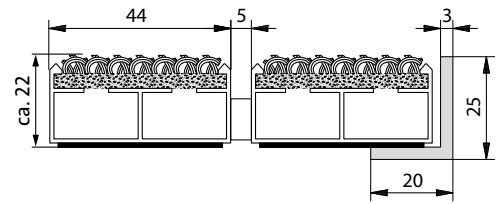

Portagard IEB

Model Portagard IEB, 22 mm

For extremely high levels of dirt and high foot traffic.

Description

Due to their extra wide profiles, Portagard IEB and ISEB can collect extremely high levels of moisture and dirt and thus combine a high-quality appearance with high load capacity.

Colours

Beige-brown

Anthracite

light grey

For mat heights in mm	22
Weight (kg/m²)	9.05
Profile spacing	5 mm
Accessibility	Wheelchairs and hand trolleys
Compressive wheel load	<p>Compressive wheel load: - area to DIN 1072 = 200 x 260 mm = 520 cm².</p> <p>- conditions: full-surface mat coverage, appropriate substructure.</p> <p>2,000 N : 520 cm² = 4 N/cm², 10,000 N : 520 cm² = 19 N/cm², 15,000 N : 520 cm² = 29 N/cm², 20,000 N : 520 cm² = 38 N/cm², 30,000 N : 520 cm² = 58 N/cm², 40,000 N : 520 cm² = 77 N/cm², 75,000 N : 520 cm² = 144 N/cm²</p>
Tread surface	replaceable, robust, highly absorbent ribbed carpet strips
Support chassis	Aluminium support chassis with integral micro-scraper bar and sound insulation underlay