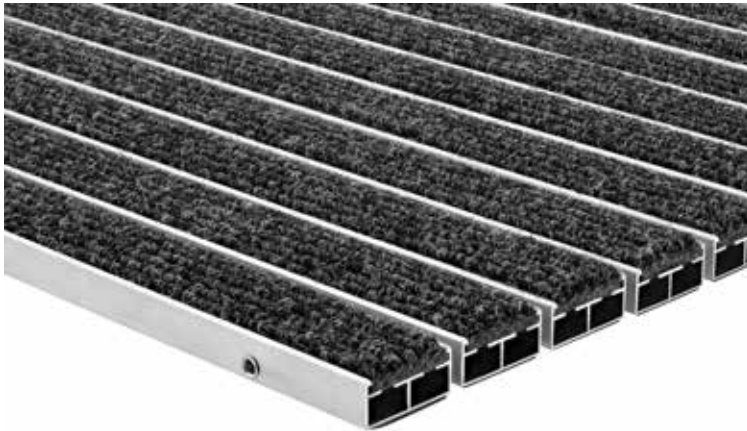

Portagard IEB

Model Portagard IEB, 22 mm

For extremely high levels of dirt and high foot traffic.

Description

Due to their extra wide profiles, Portagard IEB and ISEB can collect extremely high levels of moisture and dirt and thus combine a high-quality appearance with high load capacity.

Colours

Beige-brown

Anthracite

light grey

For mat heights in mm	22
Weight (kg/m²)	9.05
Profile spacing	5 mm
Accessibility	Wheelchairs and hand trolleys
Compressive wheel load	Compressive wheel load: - area to DIN 1072 = 200 x 260 mm = 520 cm ² . - conditions: full-surface mat coverage, appropriate substructure. 2,000 N : 520 cm ² = 4 N/cm ² , 10,000 N : 520 cm ² = 19 N/cm ² , 15,000 N : 520 cm ² = 29 N/cm ² , 20,000 N : 520 cm ² = 38 N/cm ² , 30,000 N : 520 cm ² = 58 N/cm ² , 40,000 N : 520 cm ² = 77 N/cm ² , 75,000 N : 520 cm ² = 144 N/cm ²
Tread surface	replaceable, robust, highly absorbent ribbed carpet strips
Support chassis	Aluminium support chassis with integral micro-scraper bar and sound insulation underlay

suitable for indoor areas

Suitable for covered outdoor areas

Open mat construction

High moisture absorption

For high foot traffic

Rollable mat

3 years guarantee

Load carrying capacity up to 20kN