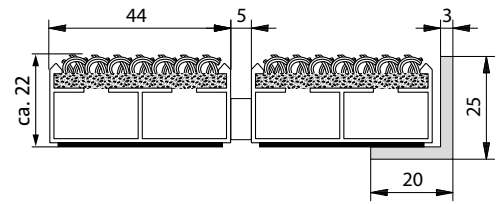

Portagard IEB

Model Portagard IEB, 22 mm

For extremely high levels of dirt and high foot traffic.

Description

Due to their extra wide profiles, Portagard IEB and ISEB can collect extremely high levels of moisture and dirt and thus combine a high-quality appearance with high load capacity.

Colours

Beige-brown

Anthracite

light grey

For mat heights in mm	22
Weight (kg/m²)	9.05
Profile spacing	5 mm
Accessibility	Wheelchairs and hand trolleys
Compressive wheel load	Compressive wheel load: - area to DIN 1072 = 200 x 260 mm = 520 cm ² . - conditions: full-surface mat coverage, appropriate substructure. 2,000 N : 520 cm ² = 4 N/cm ² , 10,000 N : 520 cm ² = 19 N/cm ² , 15,000 N : 520 cm ² = 29 N/cm ² , 20,000 N : 520 cm ² = 38 N/cm ² , 30,000 N : 520 cm ² = 58 N/cm ² , 40,000 N : 520 cm ² = 77 N/cm ² , 75,000 N : 520 cm ² = 144 N/cm ²
Tread surface	replaceable, robust, highly absorbent ribbed carpet strips
Support chassis	Aluminium support chassis with integral micro-scraper bar and sound insulation underlay