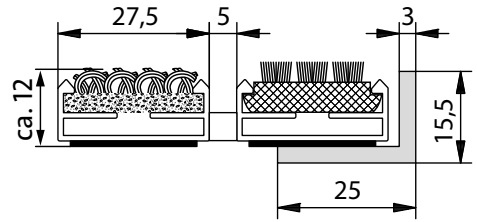

## Model Portagard I3B, 12 mm

For extremely high levels of dirt and high foot traffic.

### Description

With its triple brush strips, Portagard I3B is always used in areas with particularly high levels of dirt and moisture.

### Colours

Beige-brown

Anthracite

light grey

Triple brush black

Triple brush grey

<b>For mat heights in mm</b>	12
<b>Weight (kg/m<sup>2</sup>)</b>	10.69
<b>Profile spacing</b>	5 mm
<b>Accessibility</b>	Wheelchairs and hand trolleys