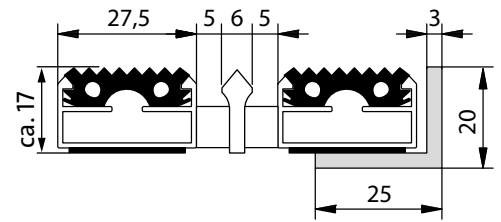

Portagard AK

Model Portagard AK, 17 mm

For extremely high levels of dirt and high foot traffic.

Description

Portagard AK is a highly flexible entrance mat design. Available in three different heights, it is a reliable solution for an extremely wide range of applications. It also has an additional aluminium scraper profile.

Colours

Black

For mat heights in mm	17
Weight (kg/m²)	14.15
Profile spacing	5 mm
Accessibility	Wheelchairs and hand trolleys
Compressive wheel load	Compressive wheel load: - area to DIN 1072 = 200 x 260 mm = 520 cm ² . - conditions: full-surface mat coverage, appropriate substructure. 2,000 N : 520 cm ² = 4 N/cm ² , 10,000 N : 520 cm ² = 19 N/cm ² , 15,000 N : 520 cm ² = 29 N/cm ² , 20,000 N : 520 cm ² = 38 N/cm ² , 30,000 N : 520 cm ² = 58 N/cm ² , 40,000 N : 520 cm ² = 77 N/cm ² , 75,000 N : 520 cm ² = 144 N/cm ²
Tread surface	replaceable, robust, weather-proof and profiled rubber inserts alternating with 5 mm spacers
Support chassis	Aluminium support chassis with additional aluminium scraper bar and sound insulation underlay