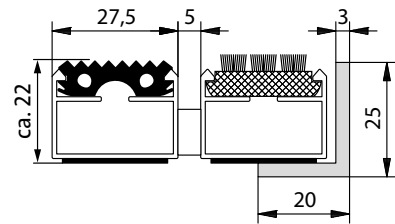

## Model Portagard A3B, 22 mm

For extremely high levels of dirt and high foot traffic.

### Colours

Triple brush black

Triple brush grey

Black

<b>For mat heights in mm</b>	22
<b>Weight (kg/m<sup>2</sup>)</b>	14.73
<b>Profile spacing</b>	5 mm
<b>Accessibility</b>	Wheelchairs and hand trolleys
<b>Compressive wheel load</b>	Compressive wheel load: - area to DIN 1072 = 200 x 260 mm = 520 cm <sup>2</sup> . - conditions: full-surface mat coverage, appropriate substructure. 2,000 N : 520 cm <sup>2</sup> = 4 N/cm <sup>2</sup> , 10,000 N : 520 cm <sup>2</sup> = 19 N/cm <sup>2</sup> , 15,000 N : 520 cm <sup>2</sup> = 29 N/cm <sup>2</sup> , 20,000 N : 520 cm <sup>2</sup> = 38 N/cm <sup>2</sup> , 30,000 N : 520 cm <sup>2</sup> = 58 N/cm <sup>2</sup> , 40,000 N : 520 cm <sup>2</sup> = 77 N/cm <sup>2</sup> , 75,000 N : 520 cm <sup>2</sup> = 144 N/cm <sup>2</sup>
<b>Tread surface</b>	replaceable, robust, weather-proof and profiled rubber inserts alternating with 5 mm spacers and triple brushes
<b>Support chassis</b>	Aluminium support chassis with integral micro-scraper bar and sound insulation underlay