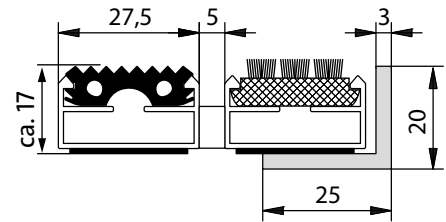

Portagard A3B

Model Portagard A3B, 17 mm

For extremely high levels of dirt and high foot traffic.

Description

Portagard A3B is the best option in areas with extremely high levels of coarse dirt. Its triple brushes and micro-scraper profile in the rubber strips reliably collect even stubborn dirt.

Colours

Triple brush black

Triple brush grey

Black

For mat heights in mm	17
Weight (kg/m²)	13.68
Profile spacing	5 mm
Accessibility	Wheelchairs and hand trolleys
Compressive wheel load	Compressive wheel load: - area to DIN 1072 = 200 x 260 mm = 520 cm ² . - conditions: full-surface mat coverage, appropriate substructure. 2,000 N : 520 cm ² = 4 N/cm ² , 10,000 N : 520 cm ² = 19 N/cm ² , 15,000 N : 520 cm ² = 29 N/cm ² , 20,000 N : 520 cm ² = 38 N/cm ² , 30,000 N : 520 cm ² = 58 N/cm ² , 40,000 N : 520 cm ² = 77 N/cm ² , 75,000 N : 520 cm ² = 144 N/cm ²
Tread surface	replaceable, robust, weather-proof and profiled rubber inserts alternating with 5 mm spacers and triple brushes
Support chassis	Aluminium support chassis with integral micro-scraper bar and sound insulation underlay