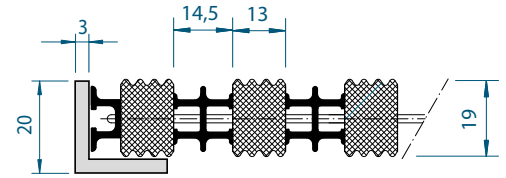

### Description

Plaingard is a weatherproof mat which is used where there are high levels of dirt, mud or snow. It is an extremely robust entrance mat due to its solid rubber wiper strips and aluminium scraper profiles.

### Colours

Black

<b>For mat heights in mm</b>	19
<b>Weight (kg/m<sup>2</sup>)</b>	18.5
<b>Accessibility</b>	Wheelchairs and hand trolleys
<b>Compressive wheel load</b>	Compressive wheel load: - area to DIN 1072 = 200 x 260 mm = 520 cm <sup>2</sup> . - conditions: full-surface mat coverage, appropriate substructure. 2,000 N : 520 cm <sup>2</sup> = 4 N/cm <sup>2</sup> , 10,000 N : 520 cm <sup>2</sup> = 19 N/cm <sup>2</sup> , 15,000 N : 520 cm <sup>2</sup> = 29 N/cm <sup>2</sup> , 20,000 N : 520 cm <sup>2</sup> = 38 N/cm <sup>2</sup> , 30,000 N : 520 cm <sup>2</sup> = 58 N/cm <sup>2</sup> , 40,000 N : 520 cm <sup>2</sup> = 77 N/cm <sup>2</sup> , 75,000 N : 520 cm <sup>2</sup> = 144 N/cm <sup>2</sup>
<b>Tread surface</b>	profiled, black solid rubber alternating with brass-anodised aluminium scraper profile