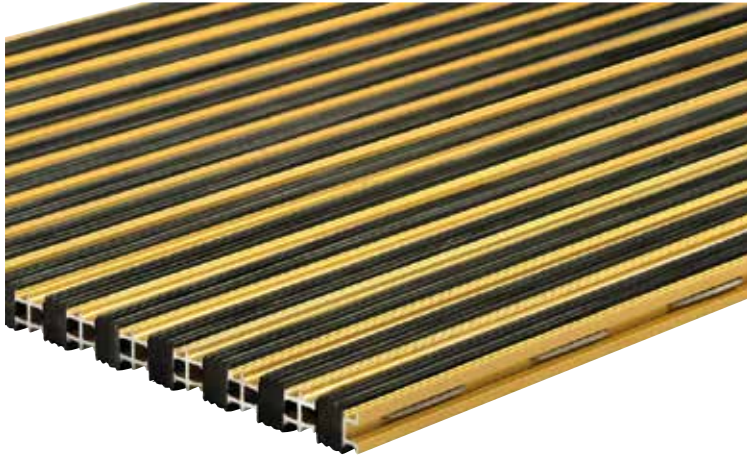

# Model Plaingard G (closed), gold aluminium

### Description

Plaingard is a weatherproof mat which is used where there are high levels of dirt, mud or snow. It is an extremely robust entrance mat due to its solid rubber wiper strips and aluminium scraper profiles.

### Colours

Black

<b>For mat heights in mm</b>	19
<b>Weight (kg/m<sup>2</sup>)</b>	18.5
<b>Accessibility</b>	Wheelchairs and hand trolleys
<b>Compressive wheel load</b>	Compressive wheel load: - area to DIN 1072 = 200 x 260 mm = 520 cm <sup>2</sup> . - conditions: full-surface mat coverage, appropriate substructure. 2,000 N : 520 cm <sup>2</sup> = 4 N/cm <sup>2</sup> , 10,000 N : 520 cm <sup>2</sup> = 19 N/cm <sup>2</sup> , 15,000 N : 520 cm <sup>2</sup> = 29 N/cm <sup>2</sup> , 20,000 N : 520 cm <sup>2</sup> = 38 N/cm <sup>2</sup> , 30,000 N : 520 cm <sup>2</sup> = 58 N/cm <sup>2</sup> , 40,000 N : 520 cm <sup>2</sup> = 77 N/cm <sup>2</sup> , 75,000 N : 520 cm <sup>2</sup> = 144 N/cm <sup>2</sup>
<b>Tread surface</b>	profiled, black solid rubber alternating with brass-anodised aluminium scraper profile